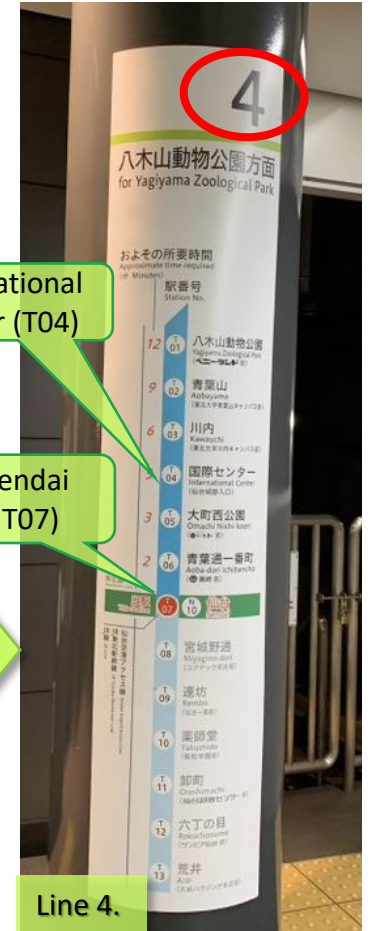

Access to Subway's Sendai Station

JR Sendai Station West Exit, 2nd to 1st floor.

1st floor to outside.

Go underground.

International Center (T04)

Sendai (T07)

Line 4.

Go further down.

Buy Ticket. (210 JPY)

To Tozai Line platform.

Access to Sendai International Center

Welcome to

PSAM17 & ASRAM2024 !

PSAM17 & ASRAM2024

October 7-11, 2024, Sendai International Center, Sendai, Miyagi, Japan

Organized by