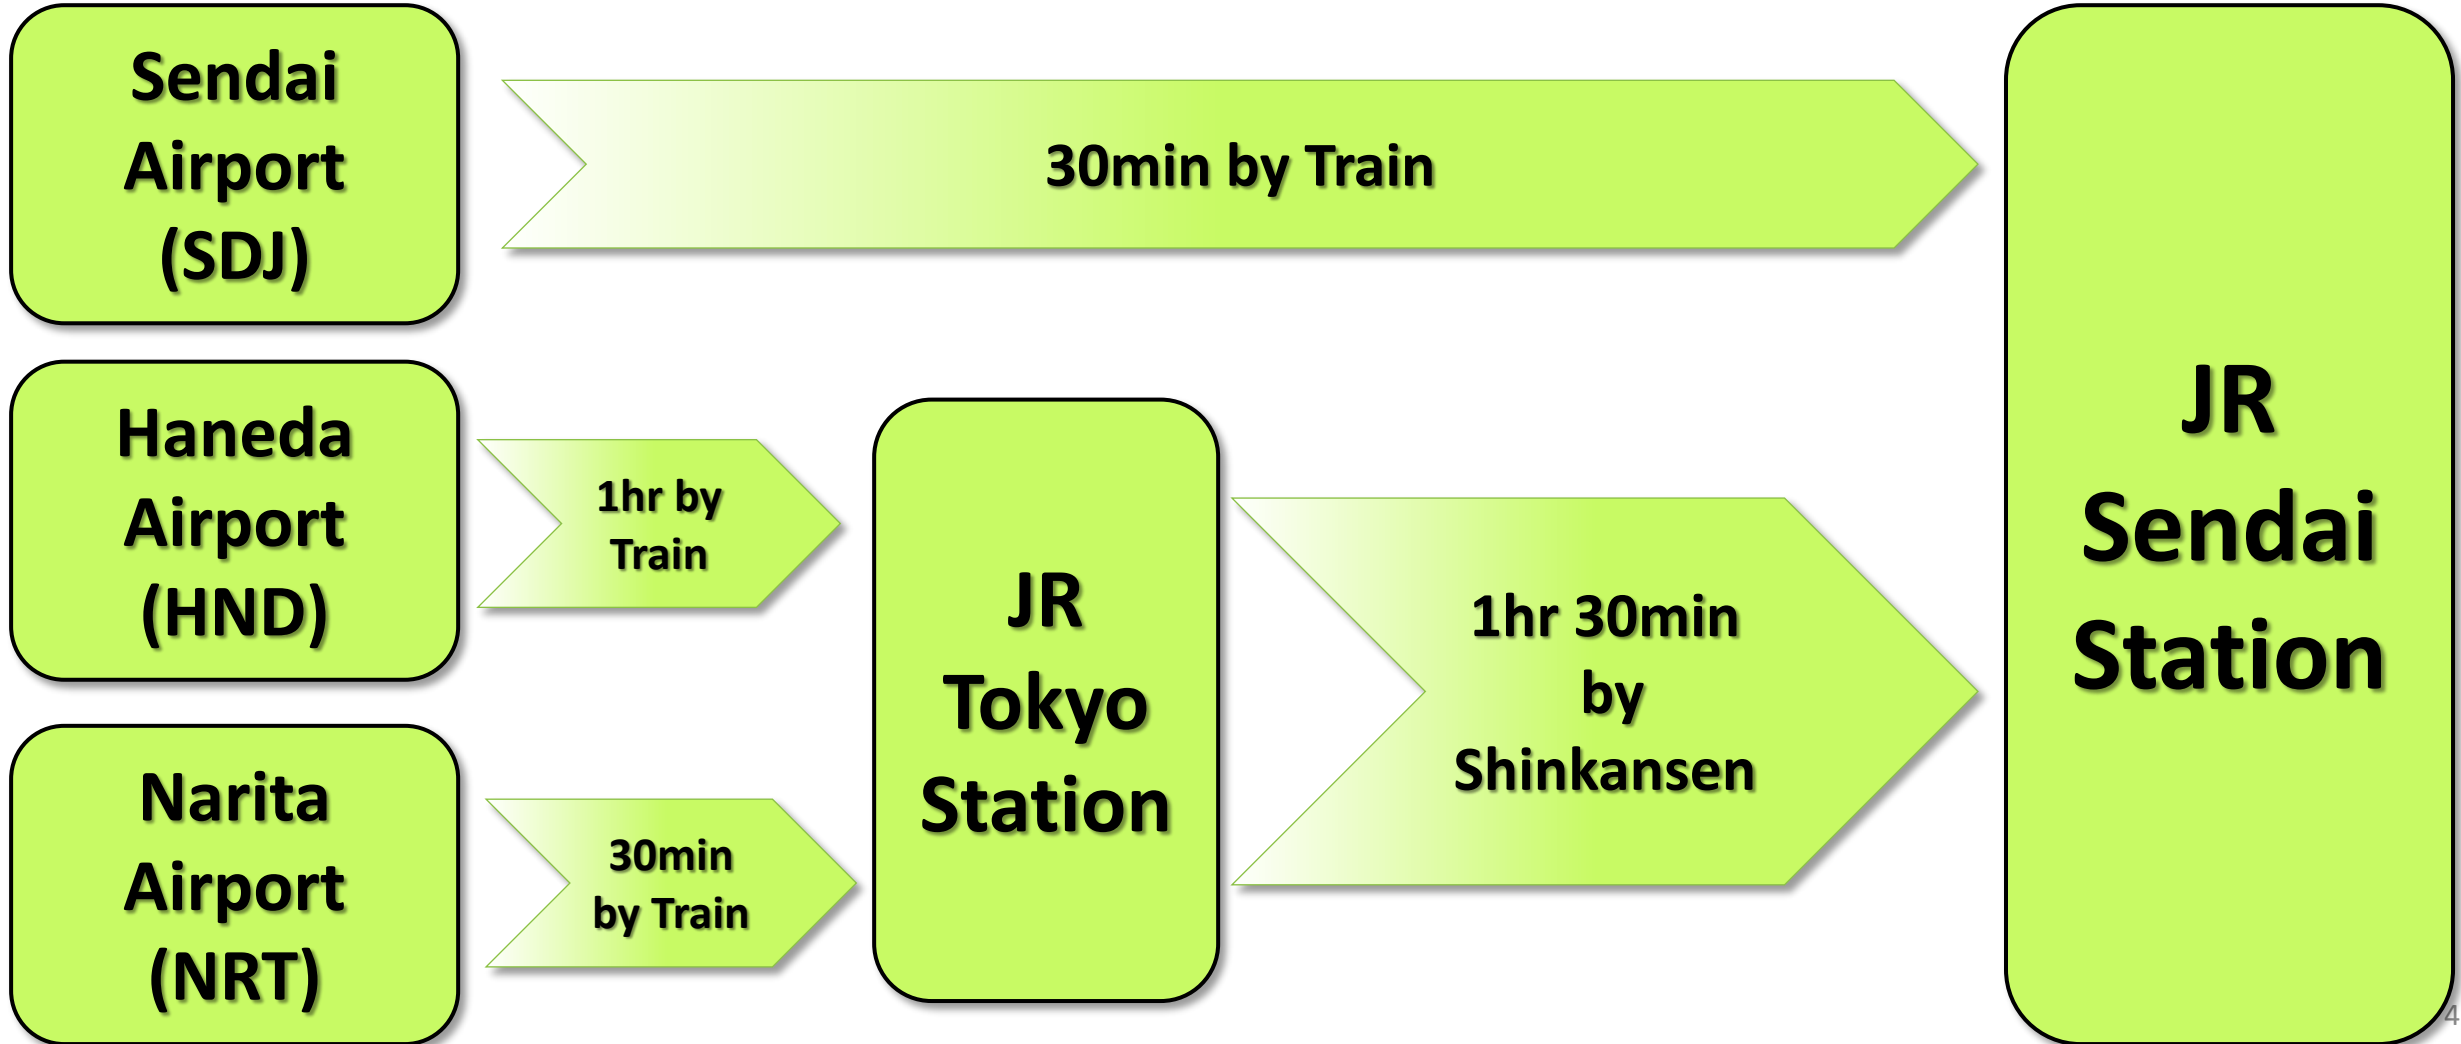

Access to Sendai International Center

**Sendai
Station**

10min by Taxi

**5min
by
Tozai Subway Line**

**International
Center
Station,
Exit South 1**

**Sendai
International
Center**

Access to JR Sendai Station

Access to Subway's Sendai Station

JR Sendai Station West Exit, 2nd to 1st floor.

1st floor to outside.

Go underground.

International Center (T04)

Sendai (T07)

Line 4.

Go further down.

Buy Ticket. (210 JPY)

To Tozai Line platform.

Access to Sendai International Center

Welcome to

PSAM17 & ASRAM2024 !

PSAM17 & ASRAM2024

October 7-11, 2024, Sendai International Center, Sendai, Miyagi, Japan

Organized by

PSAM17 & ASRAM2024
Steering Committee

Co-Organized by

Hotel Information

HOTEL METROPOLITAN SENDAI EAST

- Directly connected to JR Sendai Station. [Video of access to the hotel.](#)
- Over 100 rooms have been booked for PSAM17 & ASRAM2024.
- Pre-registration takes place at this hotel.
- The reservation system will open on this website in April.