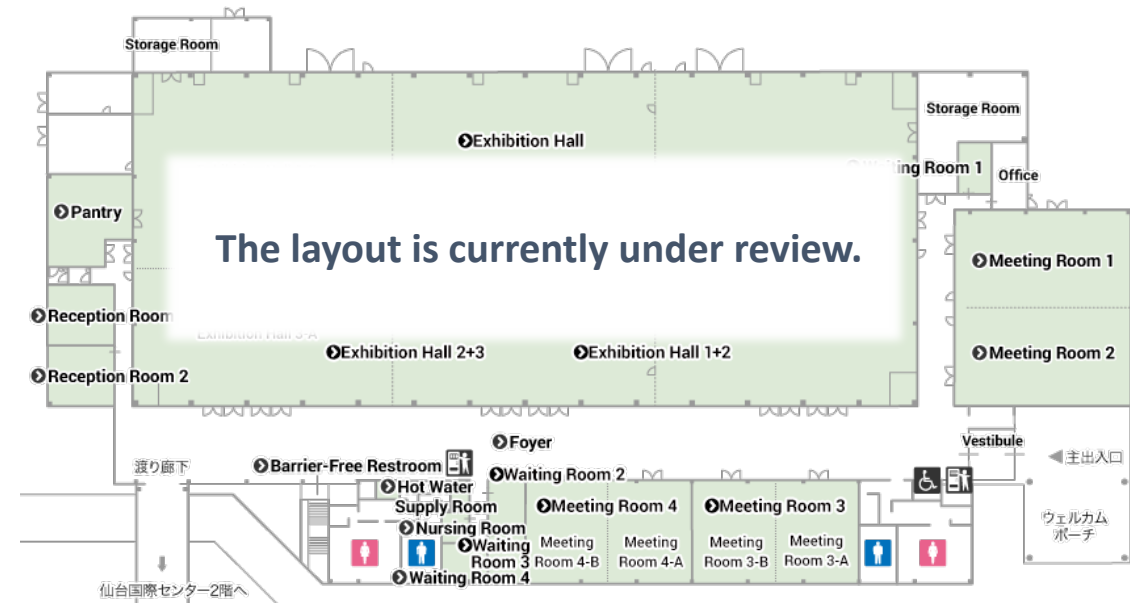

Sendai International Center

- Exhibition building