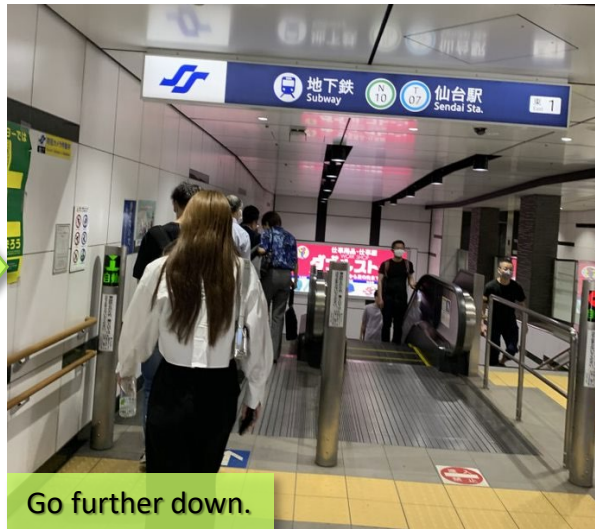

Access to Subway's Sendai Station

JR Sendai Station West Exit, 2nd to 1st floor.

1st floor to outside.

Go underground.

International Center (T04)

Sendai (T07)

Line 4.

Go further down.